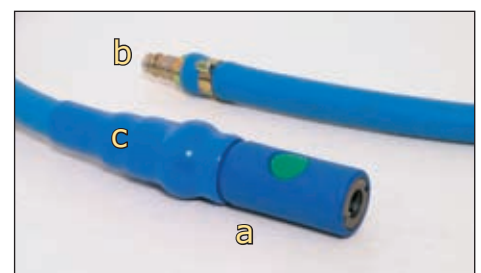

GESCHA Double filter unit for painting with regulator and mounting bracket

GESCHA Special Compressed Air Hose/Hose reel

Antistatic required special compressed air hose for spray guns.

Internal surface: smooth EPDM black

Outer surface: smooth EPDM blue

Electric conductive, enhancement: Synthetic mesh

Length: 10 m; diameter: inner 8 mm outer 15 mm

Pressure: 20 bar; Temperature: max. 100 °C, connection 1/4"

Special compressed air hose / hose reel	
Art.-No.	Description
70490-P-Flex-8-Set10	Special compressed air hose -SET antistatic 10m, with quick connect and fitting
70490-P-Flex-8	Special compressed air hose antistatic by meter (supply desired length)
70490-DRF-0815-ERC	Gescha hose reel with 10 m hose (not antistatic)

Special compressed air hose

GESCHA reel

GESCHA Quick release coupling / Connection Nipple

Quick release coupling / Connection Nipple	
Art.-No.	Description
70490-ERC-...*	Quick release (a) especially for spray guns. Easy to use with push button for connection and disconnection. Work comfort and performance guaranteed because of light weight. Using the coupling reduces the danger of scratches on the surfaces painted. 1/2" with cylindrical male thread (c) air hose connection in all conventional sizes available
70490-ERP-...*	Connection nipple with conical male thread (b)

*internal thread: 1/4", 3/8", 1/2"; external thread: 1/4", 3/8", 1/2", gland Ø: 6, 8, 9, 10 or 13 mm

GESCHA Quick release coupling