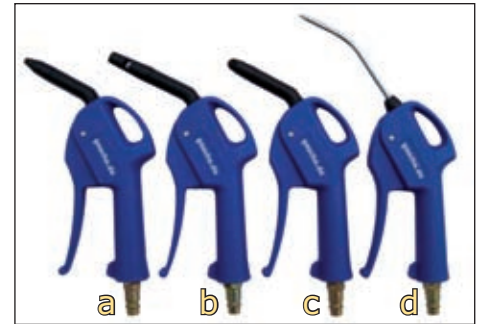

GESCHA Air blow gun

Professional light weight air blow gun. Fatigue free working, lever can be worked with low pressure. The air amount can be adjusted progressively. Composite material plastic blue insulated and abrasion-resistant.

Useable from - 15°/+70°X, 110 gr., max pressure 10 bar.

Air blow gun		
Art.-No.	Description	Nozzle length
70490-P-27-MT-N-E	Air blow gun with scratch proof straight nozzle	59 mm (6 bar – 15 Nm ³ /h)
70490-P-27-SI-N-E	Safety air blow gun (Acc. OSHA 1910.242B), dynamic pressure at 6 bar, 10 mm in front of the nozzle 12 bar, Outgoing pressure limited to 1.93 bar	69 mm (6 bar – 15 Nm ³ /h)
70490-P-27-OS-N-E	Low noise air blow gun (77 dB)	56 mm
70490-P-27-PR-N-E	Air blow gun with metal nozzle	110 mm (6 bar – 23 Nm ³ /h)

Special compressed air hose

GESCHA reel

GESCHA Quick release coupling / Connection Nipple

Quick release coupling / Connection Nipple	
Art.-No.	Description
70490-ERC-...*	Quick release (a) especially for spray guns. Easy to use with push button for connection and disconnection. Work comfort and performance guaranteed because of light weight. Using the coupling reduces the danger of scratches on the surfaces painted. 1/2" with cylindrical male thread (c) air hose connection in all conventional sizes available
70490-ERP-...*	Connection nipple with conical male thread (b)

*internal thread: 1/4", 3/8", 1/2"; external thread: 1/4", 3/8", 1/2", gland Ø: 6, 8, 9, 10 or 13 mm

GESCHA Quick release coupling